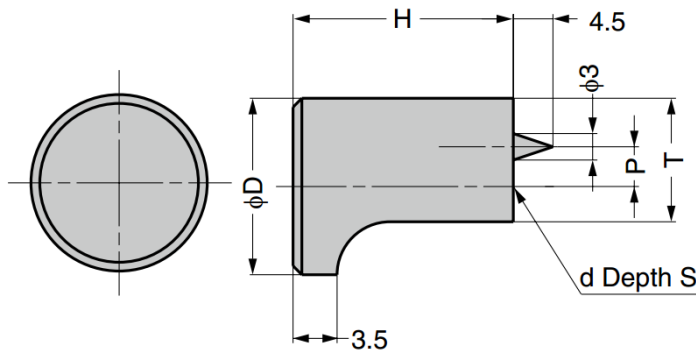

GMRB Brass Knob Pull

Features

- Unique white bronze plating finish

Notes

- Pin position and size may vary

Parts Included

- Truss head screw M4 x 25

Part No.	Material	Finish	D	P
GMRB-18	Brass	White Bronze Plating	18	5
GMRB-24			24	5.5

GGLA Brass Knob Pull

Features

- Unique white bronze plating finish

Notes

- Pin position and size may vary

Parts Included

- GGLA-12: Truss head screw M3 x 25
- GGLA-16, GGLA-20: Truss head screw M4 x 25

Part No.	Material	Finish	D	H	T	P	d	S
GGLA-12	Brass	White Bronze Plating	12	18	8.5	3.5	M3	8
GGLA-16			16	22	11	4		
GGLA-20			20	25	14	4.5	M4	10