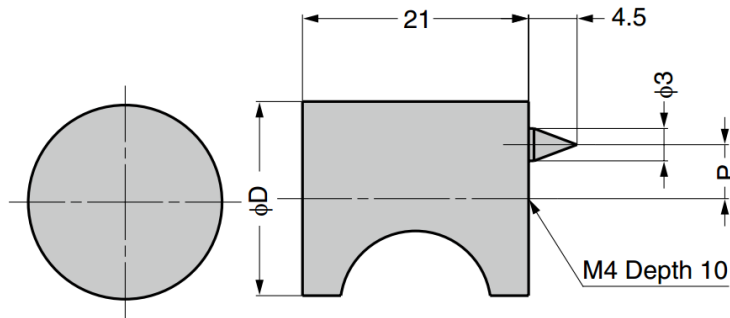

GMRB Brass Knob Pull

Features

- Unique white bronze plating finish

Notes

- Pin position and size may vary

Parts Included

- Truss head screw M4 x 25

Part No.	Material	Finish	D	P
GMRB-18	Brass	White Bronze Plating	18	5
GMRB-24			24	5.5

GGLA Brass Knob Pull

Features

- Unique white bronze plating finish

Notes

- Pin position and size may vary

Parts Included

- GGLA-12: Truss head screw M3 x 25
- GGLA-16, GGLA-20: Truss head screw M4 x 25

Part No.	Material	Finish	D	H	T	P	d	S
GGLA-12	Brass	White Bronze Plating	12	18	8.5	3.5	M3	8
GGLA-16			16	22	11	4		
GGLA-20			20	25	14	4.5	M4	10